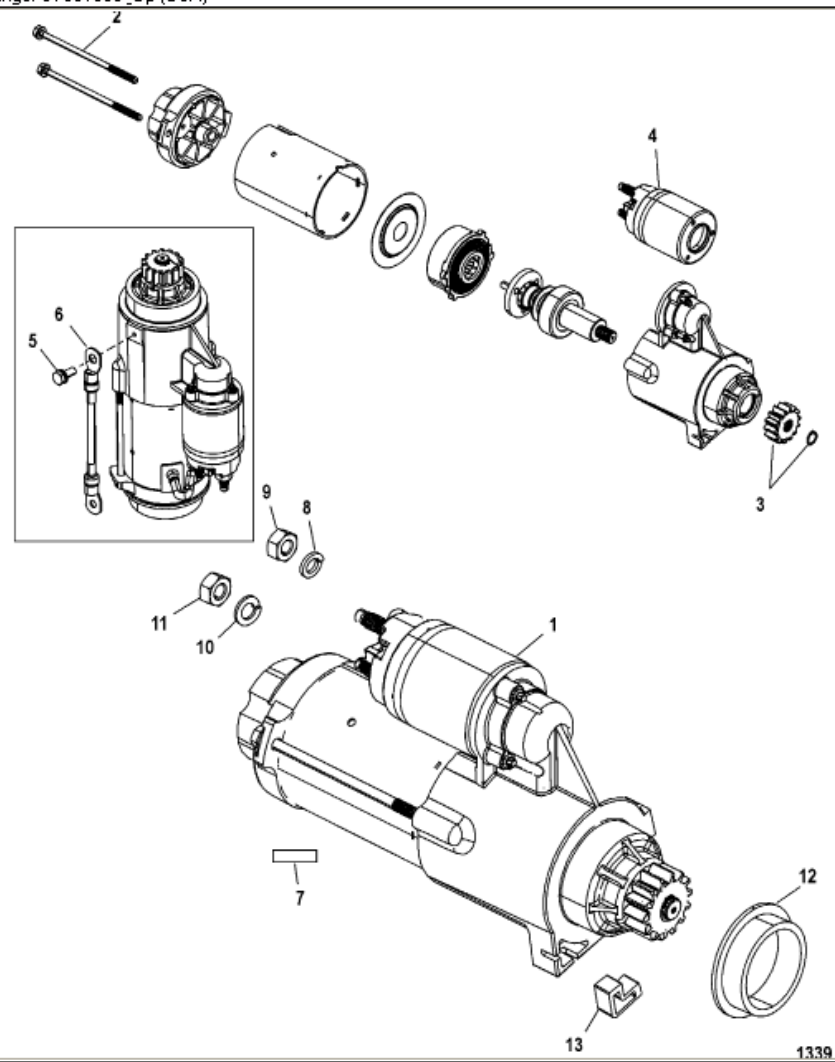

Parts List						
Ref	Class	Part	Description	Qty	Comment	Footnote
1	50	853329T	STARTER ASSEMBLY	1	SN# 0T960098 & Below	
1	50	892339T	STARTER ASSEMBLY	1	SN# 0T960099 & Up	
2	10	803005	THRU BOLT	2		
3	43	880805A	1 GEAR KIT	1		
4		809463A	1 SOLENOID KIT	1		
5	10	69035	SCREW AND LOCKWASHER, (.25	1		
6	84	93388A	1 CABLE ASSEMBLY, Black	1		
7	37	827282	2 DECAL, Warning, High Voltage	1		
7		NSS	NOT SOLD SEPARATE, Decal-wz	1		
8	13	40025	5 LOCKWASHER, (M5)	1		
9	11	40021	1 NUT, (M5)	1		
10	13	26993	1 LOCKWASHER, (.312)	1		
11	11	40021	3 NUT, (M8)	1		
12		56703	2 COLLAR			
13		879845	1 STOP	1		

1339